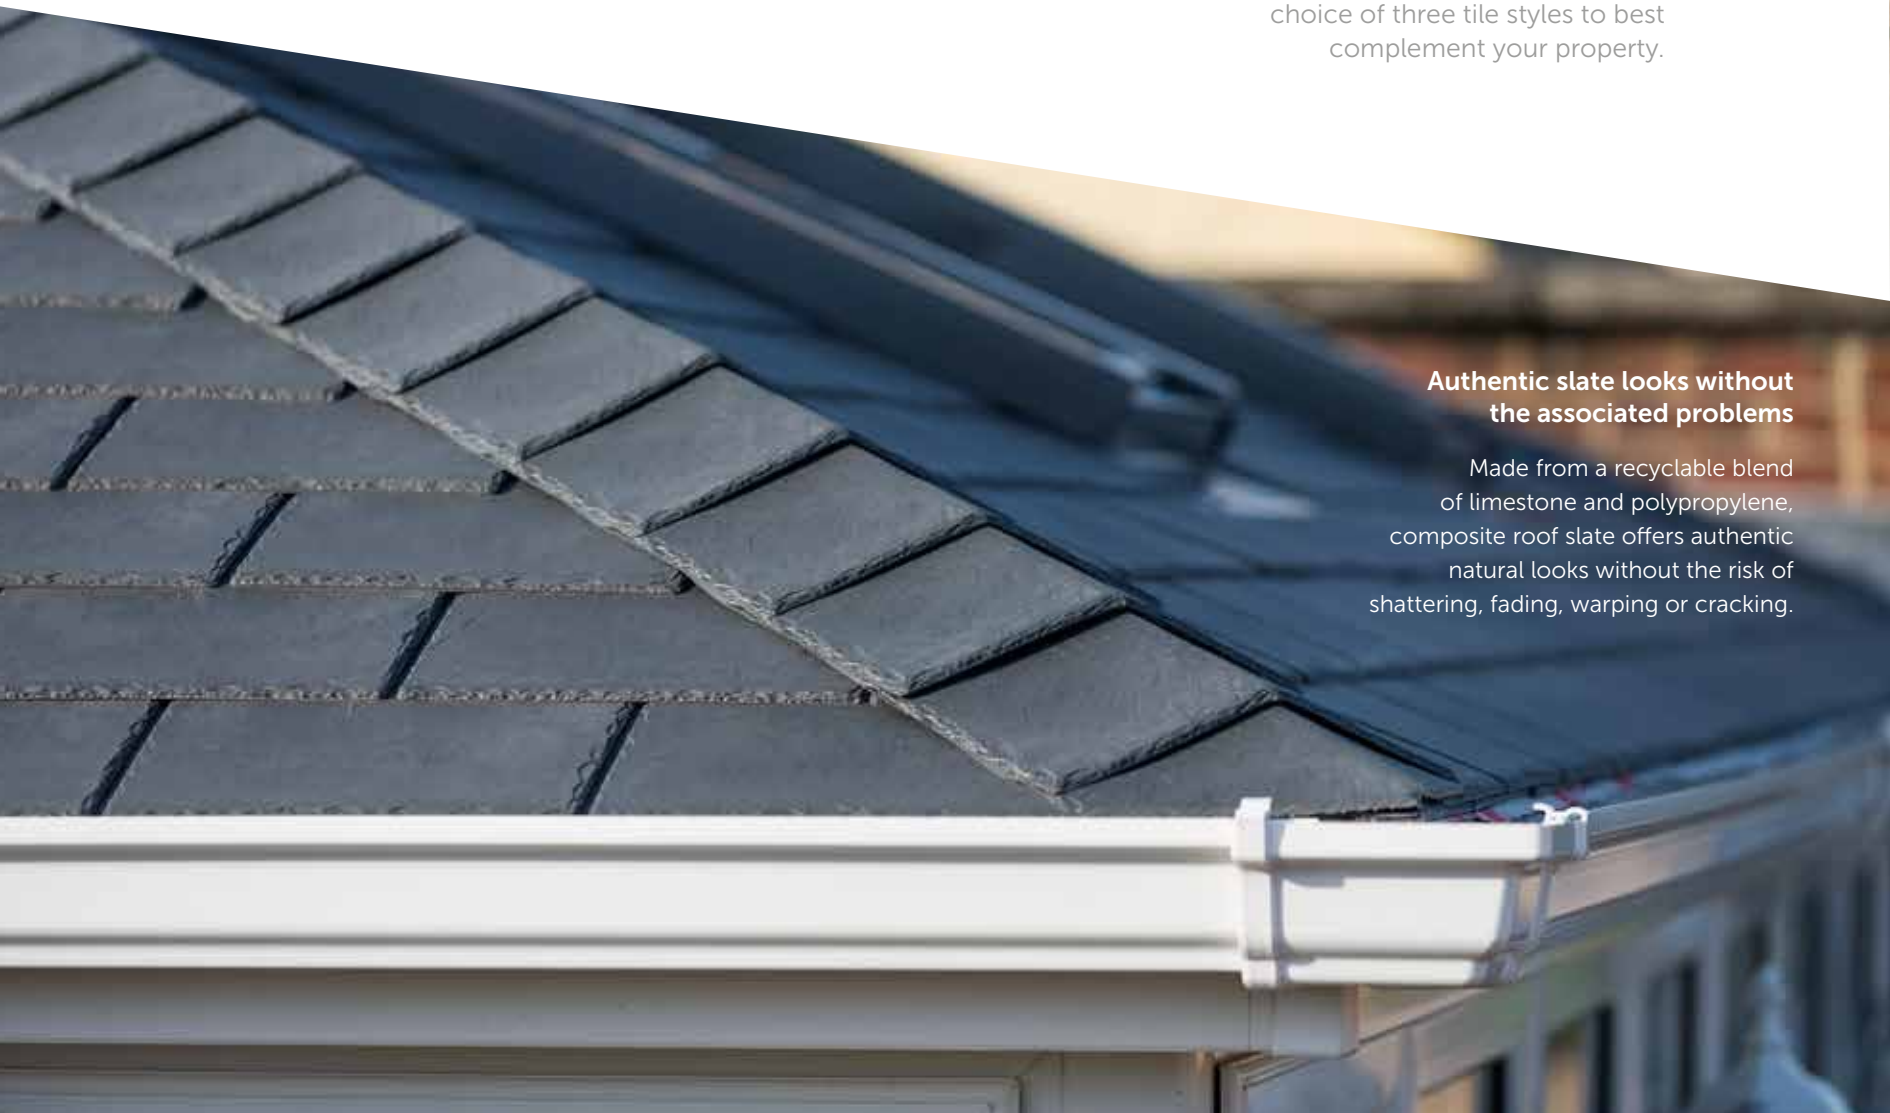

The Equinox tiled roof is the perfect solution. Combining high-quality precision engineering with attractive styling inside and out, you'll be adding valuable extra usable space to your home without the high cost of building an extension. It all goes to make the Equinox tiled roof the best value way to improve your lifestyle.

* Dependent on tile type

Choose

your tile style

Equinox is available with a choice of three tile styles to best complement your property.

Authentic slate looks without the associated problems

Made from a recyclable blend of limestone and polypropylene, composite roof slate offers authentic natural looks without the risk of shattering, fading, warping or cracking.