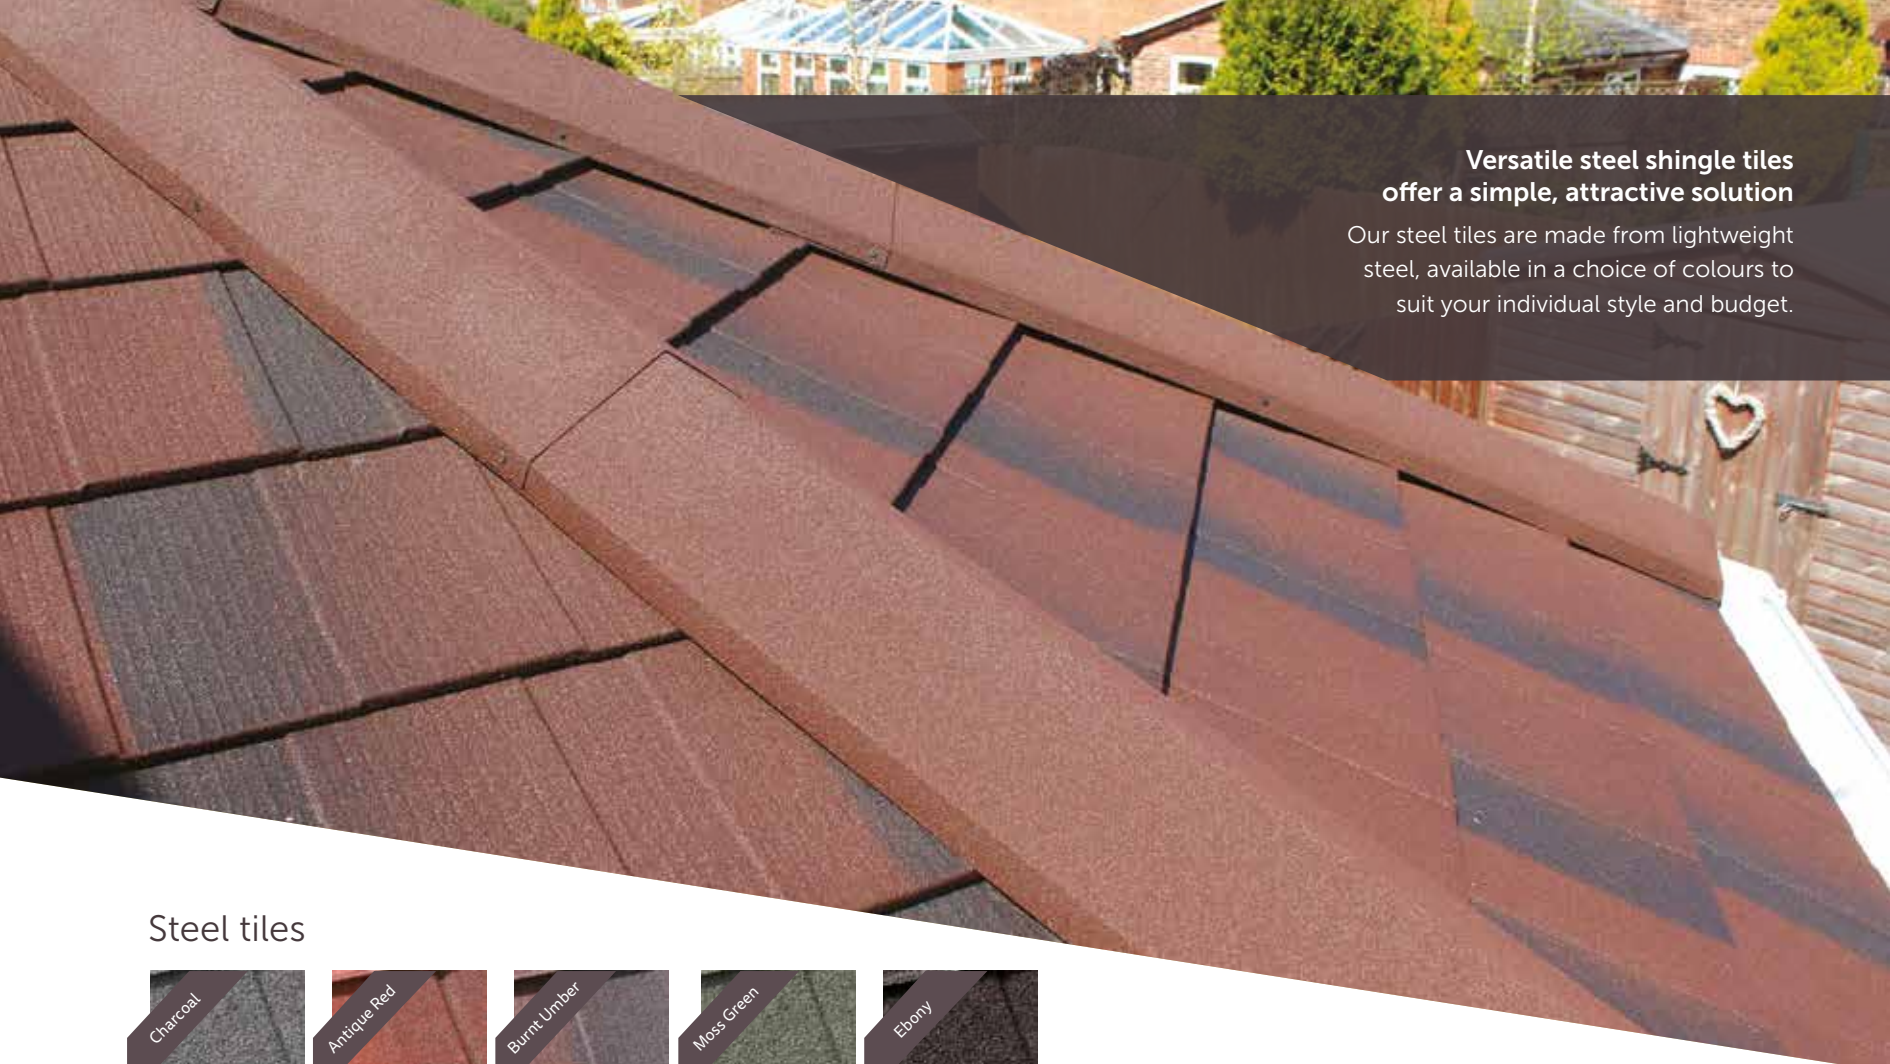

The Equinox tiled roof is the perfect solution. Combining high-quality precision engineering with attractive styling inside and out, you'll be adding valuable extra usable space to your home without the high cost of building an extension. It all goes to make the Equinox tiled roof the best value way to improve your lifestyle.

* Dependent on tile type

Choose

your tile style

Equinox is available with a choice of three tile styles to best complement your property.

Authentic slate looks without the associated problems

Made from a recyclable blend of limestone and polypropylene, composite roof slate offers authentic natural looks without the risk of shattering, fading, warping or cracking.